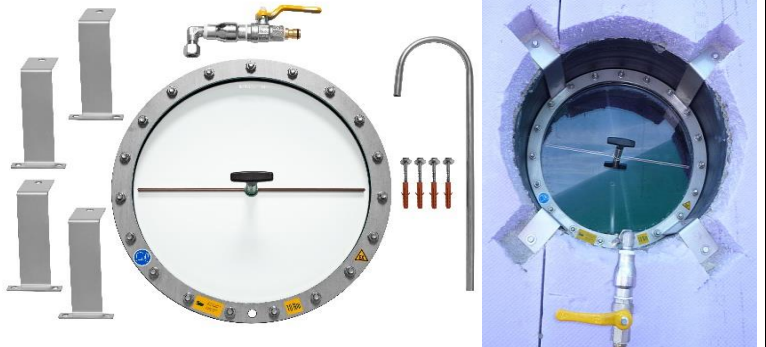

## BULL´S-EYE accessories

BULL´S-EYE RD 300 Inspection glass with integrated cleaning equipment: wiper and water nozzle with non-return valve; window glass Ø250/15 mm; ring-seal NBR-rubber, all metal in contact with gas: stainless steel 316, for clearance diameter in core drill or spacing tube: Ø 300 mm  
Art. Nr.: 80100001

BULL´S-EYE RD 400 Inspection glass with integrated cleaning equipment: wiper and water nozzle with non-return valve; window glass Ø350/15 mm; ring-seal NBR-rubber, all metal in contact with gas: stainless steel 316, for clearance diameter in core drill or spacing tube: Ø 400 mm  
Art. Nr.: 80104001

Inspection lamp ATEX II 2GEx (zone1+2), 230 Volt, 50 W, aluminium casing with push button and timer.  
Typ:Lumi USL07-Ex; bulb halogen12V / including parts for fixed mounting at the bull´s eye  
Art. Nr.: 80110004

Lamp holder with 2 axis movability for ATEX-lamp, stainless 304 to be fixed directly at the bull´s eye RD 300 & RD 400  
Art. Nr.: 80110100

Spacing tube DN 300 and DN 400, as tubular insert in concrete walls, with rubber ribs, for direct assembly of Bull's-eye, filled with sturdy foam disks for stiffening, available in 20, 25, 30 cm, also available in other requested widths